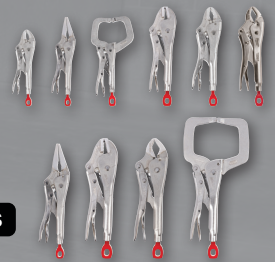

# NEW LOWER PRICE ON SELECT HAND TOOLS

**\$34<sup>97</sup>**

48-22-2710  
10PC Screwdriver Kit

**\$10 SAVINGS**

**\$39<sup>97</sup>**

48-22-6331  
Comfort Grip  
Pliers Kit - 3 PC

**\$10 SAVINGS**

**\$149<sup>97</sup>**

48-22-3690  
10PC TORQUE LOCK™  
Locking Pliers Kit

**\$30 SAVINGS**

**\$15<sup>97</sup>**

48-22-2181  
9-Key Folding Hex  
Key Set - SAE

**\$2 SAVINGS**

**\$15<sup>97</sup>**

48-22-2182  
8-Key Folding Hex  
Key Set - Metric

**\$2 SAVINGS**

**\$15<sup>97</sup>**

48-22-3532  
6" TORQUE LOCK™ Locking  
C-Clamp w/ Regular Jaws

**\$3 SAVINGS**

**\$15<sup>97</sup>**

48-22-1505  
FASTBACK™ 6IN1  
Folding Utility Knife

**\$6 SAVINGS**